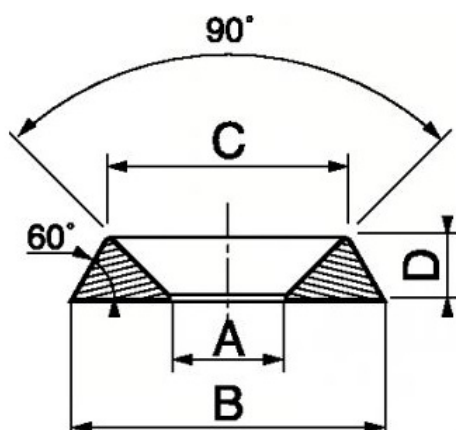

PRODUCT SHEET

Description:

Machined Cup Washer A2 ID \varnothing 4,5/8mm, OD \varnothing 11mm, H 2,5mm

Item number:

12.13.390-0

Units	Box	Carton	HS Code	Barcode
Pcs.	1	1000	7318220091	
				5704866449502

A (mm)	B (mm)	C (mm)	D (mm)
4,5	11	8	2,5